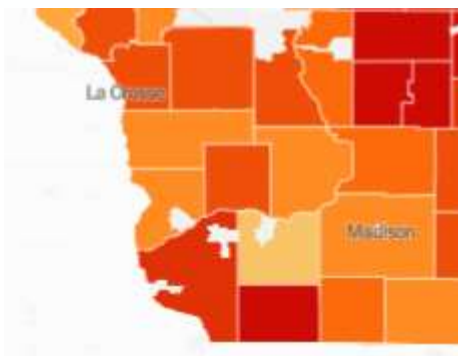

Iowa positive tests – NOTE Des Moines, the highest population density isn't a hot spot. On the table, note low total cases and high per 100K.

<https://www.nytimes.com/interactive/2020/us/iowa-coronavirus-cases.html>

Reported cases and deaths by county

This table is sorted by places with the most cases per 100,000 residents in the last seven days. Charts are colored to reveal when outbreaks emerged.

	Cases		Deaths		Search counties	
	TOTAL CASES	▼ PER 100,000	CASES IN LAST 7 DAYS	PER 100,000	WEEKLY CASES PER CAPITA	
					FEWER	MORE
Iowa	90,019	2,853	6,292	199		
Buena Vista	2,028	10,336	64	326		
Crawford	1,120	6,659	75	446		
Woodbury	5,758	5,584	508	493		
Sioux	1,779	5,104	276	792		
Plymouth	1,221	4,850	97	385		
Wright	607	4,832	33	263		
Marshall	1,807	4,590	34	86		
Tama	765	4,539	58	344		
Henry	800	4,009	122	611		
Louisa	439	3,978	13	118		

Deaths compared to NYC where **“As of September 27, 2020, there had been 19.6 deaths due to COVID-19 in New York City per 10,000”** e.g. 196/100K, similar to the smaller Iowa counties. The IA in the last 7 days is similar to recent NYC. (<https://www.statista.com/statistics/1109417/coronavirus-covid19-death-rates-new-york-by-county/>)

WI, next door is similar. None of these below are cities.

The red hot-spot in the lower left corner is where my family lives. Note, much higher per capita than Madison.

Reported cases and deaths by county