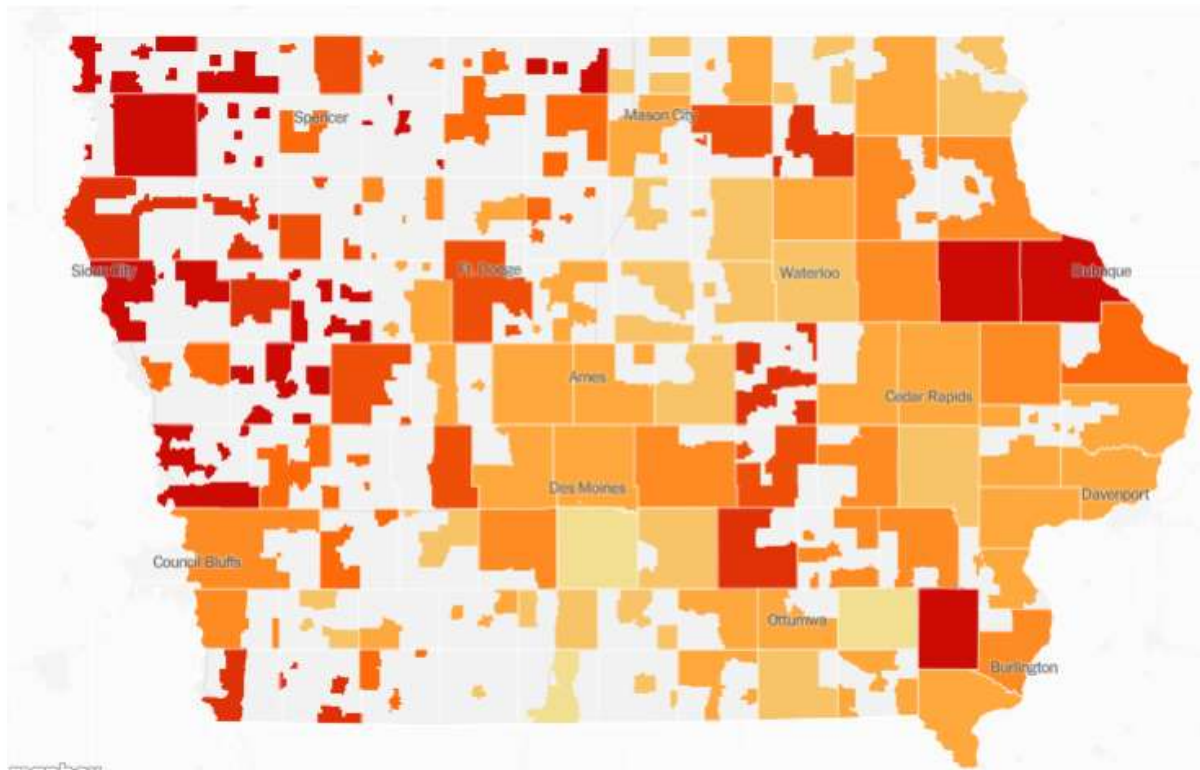

Iowa positive tests – NOTE Des Moines, the highest population density isn't a hot spot. On the table, note low total cases and high per 100K.

<https://www.nytimes.com/interactive/2020/us/iowa-coronavirus-cases.html>

Reported cases and deaths by county

This table is sorted by places with the most cases per 100,000 residents in the last seven days. Charts are colored to reveal when outbreaks emerged.

	Cases		Deaths		Search counties	
	TOTAL CASES	▼ PER 100,000	CASES IN LAST 7 DAYS	PER 100,000	WEEKLY CASES PER CAPITA	
					FEWER	MORE
Iowa	90,019	2,853	6,292	199		
Buena Vista	2,028	10,336	64	326		
Crawford	1,120	6,659	75	446		
Woodbury	5,758	5,584	508	493		
Sioux	1,779	5,104	276	792		
Plymouth	1,221	4,850	97	385		
Wright	607	4,832	33	263		
Marshall	1,807	4,590	34	86		
Tama	765	4,539	58	344		
Henry	800	4,009	122	611		
Louisa	439	3,978	13	118		

Deaths compared to NYC where **“As of September 27, 2020, there had been 19.6 deaths due to COVID-19 in New York City per 10,000”** e.g. 196/100K, similar to the smaller Iowa counties. The IA in the last 7 days is similar to recent NYC. (<https://www.statista.com/statistics/1109417/coronavirus-covid19-death-rates-new-york-by-county/>)

	TOTAL DEATHS	PER 100,000	DEATHS IN LAST 7 DAYS	PER 100,000	WEEKLY CASES PER CAPITA
					FEWER MORE
Iowa	1,361	43	60	1.9	
Tama	32	190	1	5.9	
Franklin	18	179	—	—	
Wapello	57	163	—	—	
Monroe	11	143	1	13.0	
Louisa	15	136	—	—	
Winnebago	14	135	1	9.7	
Muscatine	56	131	2	4.7	
Emmet	10	109	—	—	
Guthrie	10	94	4	37.4	
Jasper	34	91	2	5.4	